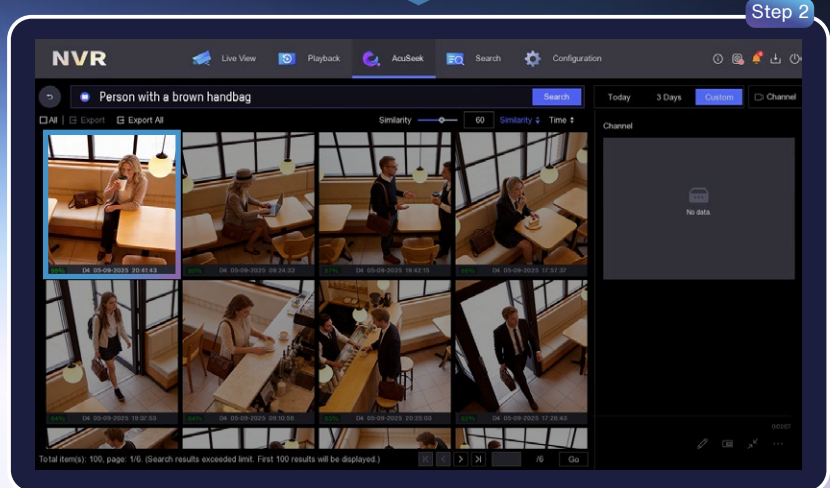

Type it. Find it. In seconds.

Get the Products Today

IP Camera **AcuSense** **ColorVu**

- 1 Line **ColorVu 3.0** 1x7G3(H)
- 2 Line **AcuSense** (except the 2x1 models)
- 3 Line (except the 3x1 models)

Note: Enable AcuSearch on IP cameras first.

K/VPro NVR
AcuSeek

DS-76xxNXI-K1/VPro
DS-76xxNXI-K2/VPro
DS-77xxNXI-K4/VPro