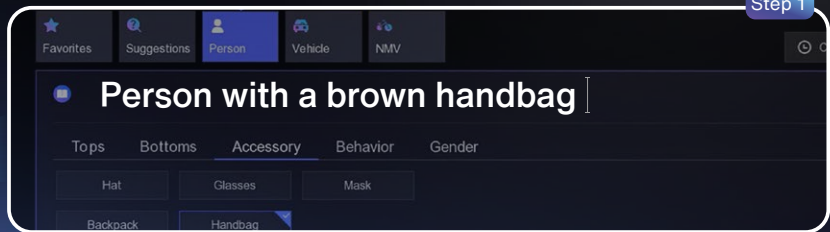

Type it. Find it. In seconds.

Get the Products Today

IP Camera **AcuSense** **ColorVu**

- 1 Line **ColorVu 3.0** 1x7G3(H)
- 2 Line **AcuSense** (except the 2x1 models)
- 3 Line (except the 3x1 models)

Note: Enable AcuSearch on IP cameras first.

K/VPro NVR
AcuSeek

DS-76xxNXI-K1/VPro
DS-76xxNXI-K2/VPro
DS-77xxNXI-K4/VPro