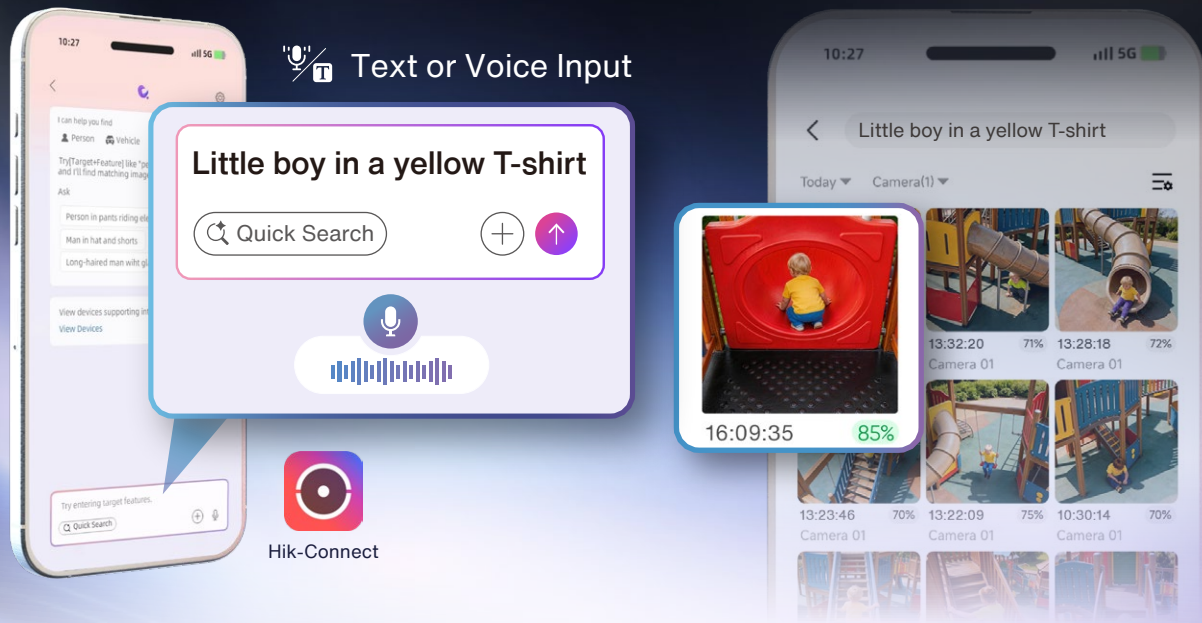

AcuSeek Application for Nursery Schools

Type it, seek fast

www.hikvision.com
support@hikvision.com

HIKVISION

Guanlan

Type it. Find it. In seconds.

Get the Products Today

IP Camera **AcuSense** **ColorVu**

- 1 Line **ColorVu 3.0** 1xx7G3(H)
- 2 Line **AcuSense** (except the 2xx1 models)
- 3 Line (except the 3xx1 models)

Note: Enable AcuSearch on IP cameras first.

K/VPro NVR
AcuSeek

DS-76xxNXI-K1/VPro
DS-76xxNXI-K2/VPro
DS-77xxNXI-K4/VPro