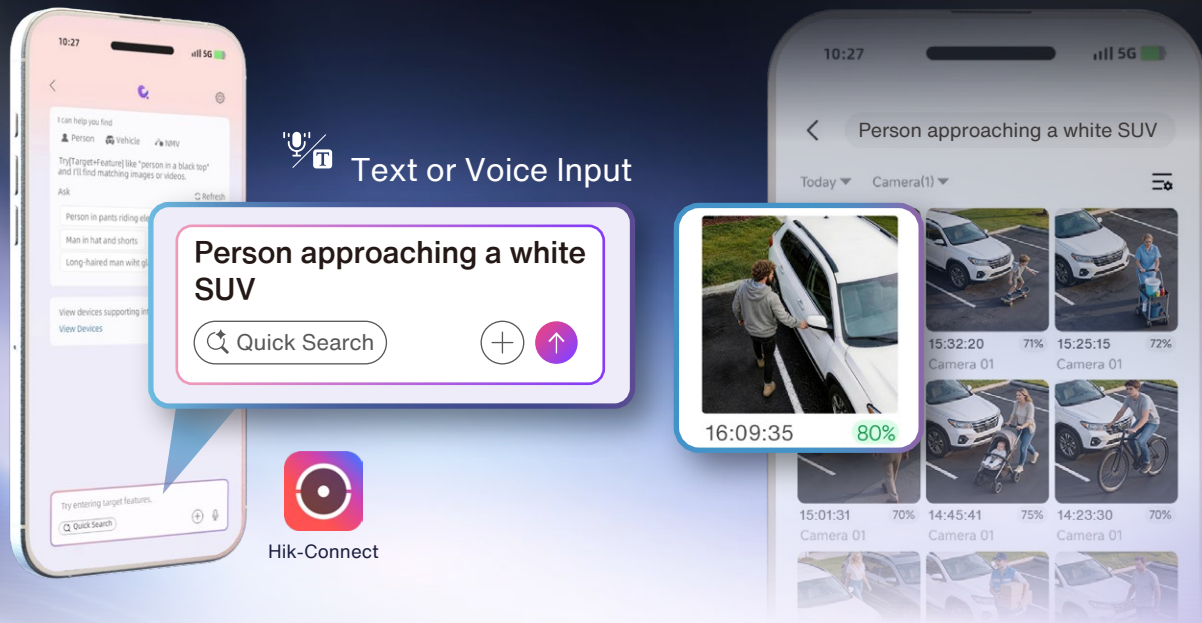

AcuSeek Application for Apartments

Type it, seek fast

www.hikvision.com
support@hikvision.com

HIKVISION

Guanlan

Type it. Find it. In seconds.

Get the Products Today

IP Camera **AcuSense** **ColorVu**

- 1 Line **ColorVu 3.0** 1xx7G3(H)
- 2 Line **AcuSense** (except the 2xx1 models)
- 3 Line (except the 3xx1 models)

Note: Enable AcuSearch on IP cameras first.

K/VPro NVR
AcuSeek

DS-76xxNXI-K1/VPro
DS-76xxNXI-K2/VPro
DS-77xxNXI-K4/VPro