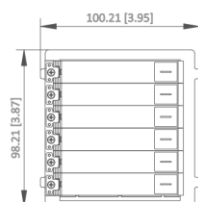

Lock control	/
Door contact input	/
General	
Button	6
Installation	Flush mounting, surface mounting
Indicator	/
Weight	Net weight: 265 g Gross weight: 529 g
Protective level	IP65, IK07
Working temperature	-40 °C to 55 °C(-40 °F to 131 °F)
Working humidity	10% to 95%
Dimension (W × H × D)	98.5 mm × 100 mm × 34.2 mm (3.87" × 3.95" × 1.33")
Battery	/
Power supply	12 VDC, powered for other module
Application environment	Outdoor
Power consumption	0.8W

▪ **Available Model**

- DS-KD-KK/S
- DS-KD-KK/S/PROFESSION
- DS-KD-KK/S/DS-KD-KK/S/2
- DS-KD-KK/S/DS-KD-KK/S/3
- DS-KD-KK/S/DS-KD-KK/S/4
- DS-KD-KK/S/RAL7016/DS-KD-KK/S/1
- DS-KD-KK/S/RAL7016/DS-KD-KK/S/2
- DS-KD-KK/S/RAL7016/DS-KD-KK/S/3
- DS-KD-KK/S/RAL7016/DS-KD-KK/S/4
- DS-KD-KK/S(USA-STD)

▪ **Dimension**

Unit:mm [inch]

SCALE 1:1