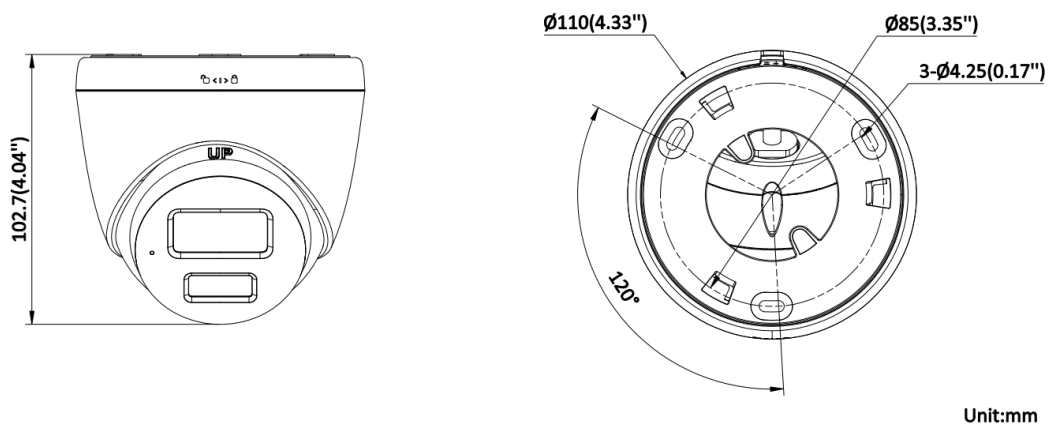

▪ Specification

Camera	
Image Sensor	2 MP CMOS
Max. Resolution	1920 (H) × 1080 (V)
Min. Illumination	0.01 Lux @(F1.6, AGC ON), 0 Lux with White Light
Shutter Time	PAL: 1/12.5 s to 1/50,000 s, NTSC: 1/15 s to 1/50,000 s
Day & Night	ICR
Angle Adjustment	Pan: 0° to 360°, Tilt: 0° to 75°, Rotate: 0° to 360°
Signal System	PAL/NTSC
Lens	
Lens Type	2.8 mm, 3.6 mm fixed lens
Focal Length & FOV	2.8 mm, horizontal FOV: 105°, vertical FOV: 59°, diagonal FOV: 127°; 3.6 mm, horizontal FOV: 87°, vertical FOV: 46°, diagonal FOV: 105°
Lens Mount	M12
Microphone	
Pickup Distance	In a radius of up to 5 m
Amount	1
Speaker	
Rated Power	2 W
Speaker Range	In a radius of up to 5 m
Illuminator	
Supplement Light Type	IR, White Light
Supplement Light Range	IR: Up to 40 m, White Light: Up to 40 m
Image	
Image Settings	Anti-banding, Brightness, Sharpness, Smart IR
Frame Rate	TVI: 1080p @25 fps/30 fps
Day/Night Mode	Auto/Color/BW (Black and White)
Wide Dynamic Range (WDR)	Digital WDR
Image Enhancement	DWDR, BLC, HLC, Global, HLS
Noise Reduction	2D DNR
White Balance	Auto, Manual
Audio	
Audio Function	Echo cancellation, AI Noise Reduction, Automatic Gain Control
Interface	
Video Output	1 HD analog output
General	
Power	12 VDC ± 25%, max.7.5 W

Material	Main body: Metal; Enclosure: Plastic
Dimension	Ø110 mm × 102.7 mm (Ø4.33" × 4.04")
Weight	Approx. 365 g (0.80 lb.)
Operating Condition	-40 °C to 60 °C (-40 °F to 140 °F). Humidity 90% or less (non-condensing)
Communication	HIKVISION-C
Language	English
Approval	
Protection	IP67

▪ Available Model

THC-T227-LTS(2.8mm)

THC-T227-LTS(3.6mm)

▪ Dimension

▪ Accessory

▪ Optional

DS-1280ZJ-S	DS-1275ZJ-SUS	DS-1281ZJ-S	DS-1272ZJ-110-TRS	DS-1276ZJ-SUS

See Far, Go Further