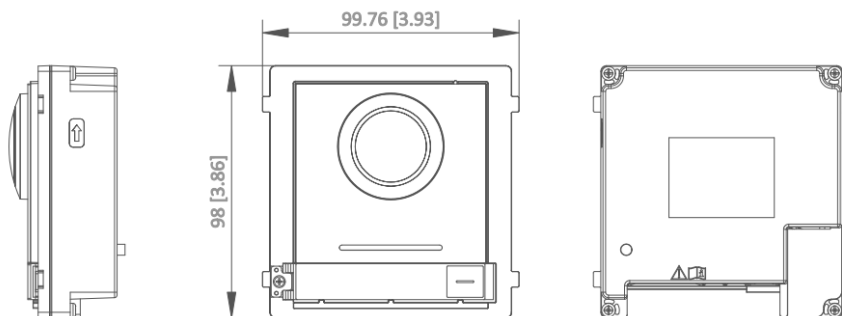

Memory	128 MB
Flash	32 MB
<b>Indoor station</b>	
Display screen	7-inch TFT LCD
Display resolution	1024 × 600
Operation method	Capacitive touch
<b>Indoor station</b>	
Audio input	Built-in omnidirectional microphone
Audio output	Built-in loudspeaker
Audio quality	Noise suppression and echo cancellation
Volume	Local or software control
Audio compression standard	G.711 U, G.711 A
Audio compression Rate	64 Kbps
<b>Indoor station</b>	
Wired network	Two-wire network
Wireless network	Wi-Fi 802.11b/g/n
Protocol	TCP/IP, SIP, RTSP
<b>Indoor station</b>	
Network interface	Two-wire interface
RS-485	1
Alarm input	8 zones alarm input
Relay output	2 (30 V Max.)
TF card	Support, Max. 128 GB
<b>Indoor station</b>	
Power supply	Powered by KAD704Y or KAD706Y distributor
Power consumption	≤ 4 W
Working temperature	-10 °C to 50 °C (14 °F to 122 °F)
Working humidity	10% to 90%
Dimensions (W × H × D)	200 mm × 140 mm × 23.6 mm (7.87" × 5.51" × 0.93")
<b>Video Audio Distributor</b>	
Network interface	1 RJ45
Two-wire interface	6 (2 for cascading and 4 for devices)
Signal indicator	6
Power indicator	1
Reset	1
<b>Video Audio Distributor</b>	
Power supply	24 VDC
Power consumption	CH1 to CH3 < 4 W, CH4 < 8 W
Working temperature	-10 °C to 55 °C (14 °F to 131 °F)
Working humidity	10% to 90%

#### ▪ Available Model

DS-KIS702Y-P

Dimension

Unit:mm [inch]

Unit:mm [inch]

**▪ Accessory****▪ Optional**

<b>DS-KD-ACW1 2nd Video Intercom Brackets</b>	<b>DS-KH6320Y-WTE2 Two wire indoor stations</b>	<b>DS-KAD704Y Two Wire Distributor</b>	<b>DS-KD8003Y-IME2 Two wire main unit</b>
			