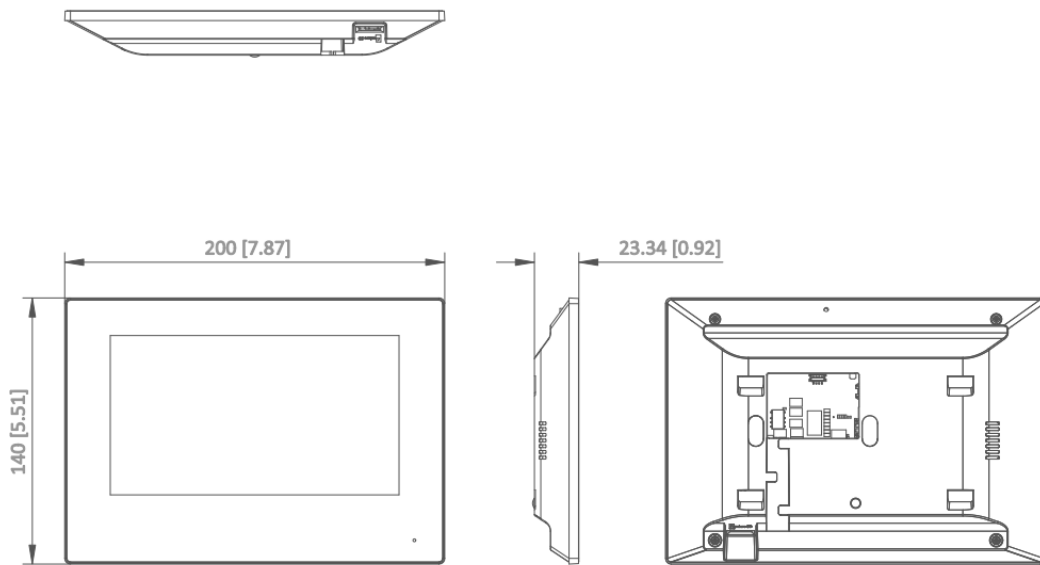

#### ▪ Available Model

DS-KIS702Y-P

Dimension

Unit:mm [inch]

Unit:mm [inch]

**▪ Accessory****▪ Optional**

<b>DS-KD-ACW1 2nd Video Intercom Brackets</b>	<b>DS-KH6320Y-WTE2 Two wire indoor stations</b>	<b>DS-KAD704Y Two Wire Distributor</b>	<b>DS-KD8003Y-IME2 Two wire main unit</b>
			