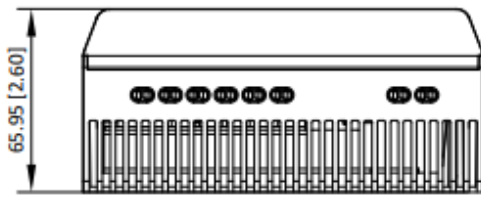

Dimension

Unit:mm [inch]

Unit:mm [inch]