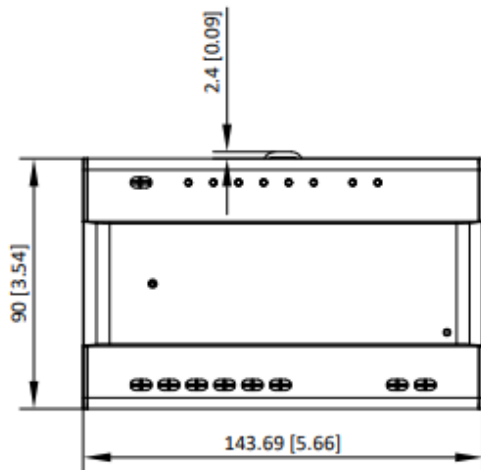

Dimension

Unit:mm [inch]

Unit:mm [inch]