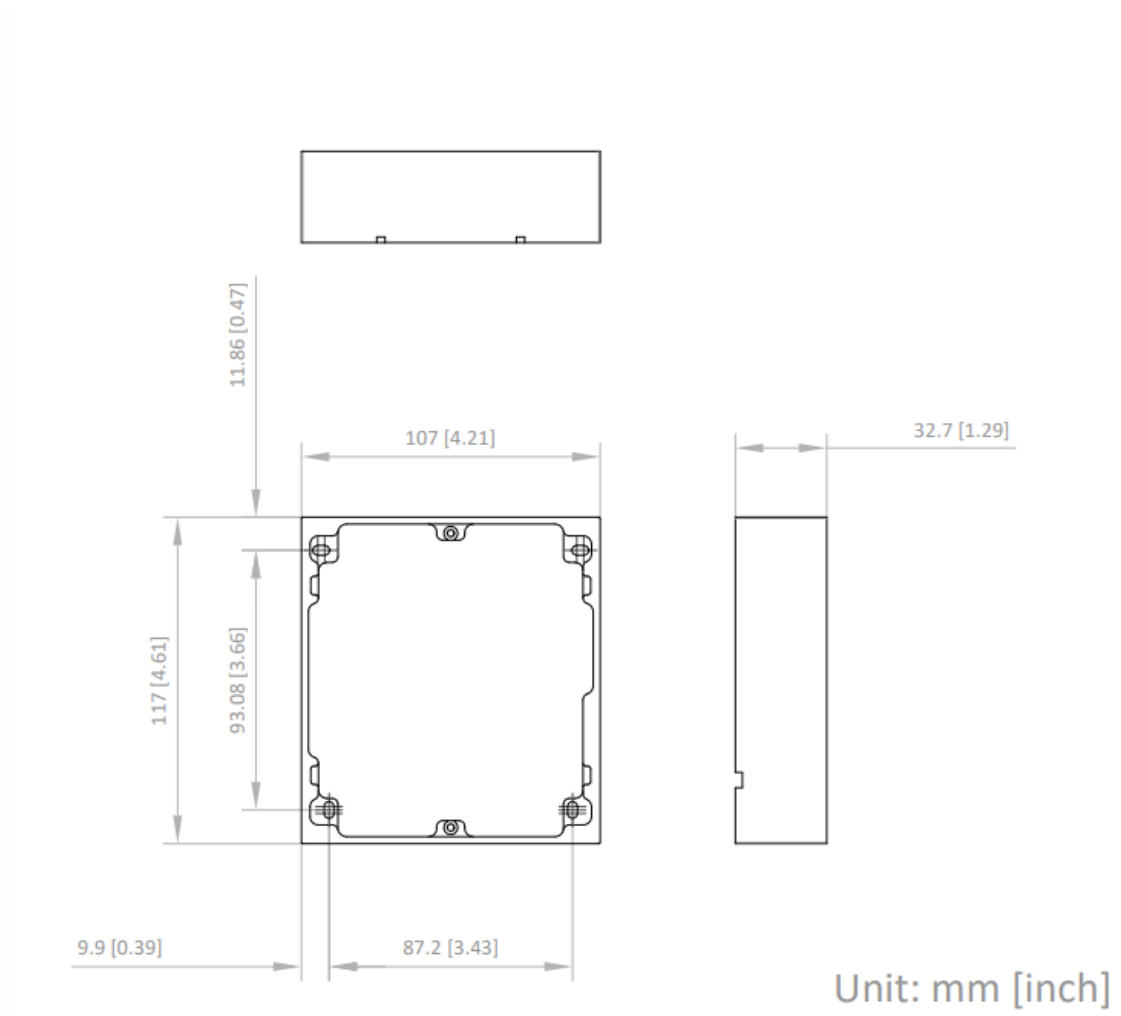

#### ▪ Available Model

DS-KIS702Y-P

Dimension

Unit:mm [inch]

Unit:mm [inch]

**▪ Accessory****▪ Optional**

<b>DS-KD-ACW1 2nd Video Intercom Brackets</b>	<b>DS-KH6320Y-WTE2 Two wire indoor stations</b>	<b>DS-KAD704Y Two Wire Distributor</b>	<b>DS-KD8003Y-IME2 Two wire main unit</b>
			