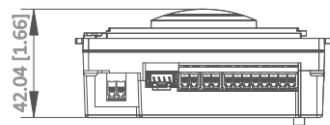

Memory	128 MB
Flash	32 MB
<b>Indoor station</b>	
Display screen	7-inch TFT LCD
Display resolution	1024 × 600
Operation method	Capacitive touch
<b>Indoor station</b>	
Audio input	Built-in omnidirectional microphone
Audio output	Built-in loudspeaker
Audio quality	Noise suppression and echo cancellation
Volume	Local or software control
Audio compression standard	G.711 U, G.711 A
Audio compression Rate	64 Kbps
<b>Indoor station</b>	
Wired network	Two-wire network
Wireless network	Wi-Fi 802.11b/g/n
Protocol	TCP/IP, SIP, RTSP
<b>Indoor station</b>	
Network interface	Two-wire interface
RS-485	1
Alarm input	8 zones alarm input
Relay output	2 (30 V Max.)
TF card	Support, Max. 128 GB
<b>Indoor station</b>	
Power supply	Powered by KAD704Y or KAD706Y distributor
Power consumption	≤ 4 W
Working temperature	-10 °C to 50 °C (14 °F to 122 °F)
Working humidity	10% to 90%
Dimensions (W × H × D)	200 mm × 140 mm × 23.6 mm (7.87" × 5.51" × 0.93")
<b>Video Audio Distributor</b>	
Network interface	1 RJ45
Two-wire interface	6 (2 for cascading and 4 for devices)
Signal indicator	6
Power indicator	1
Reset	1
<b>Video Audio Distributor</b>	
Power supply	24 VDC
Power consumption	CH1 to CH3 < 4 W, CH4 < 8 W
Working temperature	-10 °C to 55 °C (14 °F to 131 °F)
Working humidity	10% to 90%

#### ▪ Available Model

DS-KIS702Y-P

Dimension

Unit:mm [inch]

Unit:mm [inch]

**▪ Accessory****▪ Optional**

<b>DS-KD-ACW1 2nd Video Intercom Brackets</b>	<b>DS-KH6320Y-WTE2 Two wire indoor stations</b>	<b>DS-KAD704Y Two Wire Distributor</b>	<b>DS-KD8003Y-IME2 Two wire main unit</b>
			