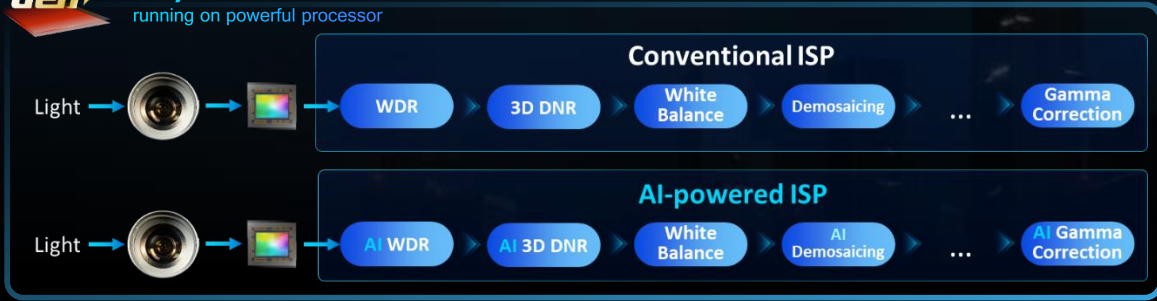

AI-Powered Dark Fighter 2.0 for Low-Light and Motion Clarity

Dark Fighter 2.0

Next-Gen AI-powered ISP
running on powerful processor